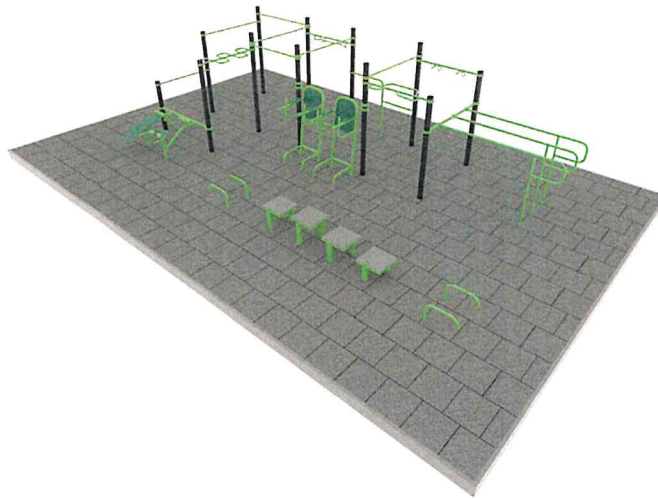

## Customized for Bennett Park

**BESTRONG**

# LARGE 100 FITNESS PARK

Park size

41' x 26'

Total area

1076 ft<sup>2</sup>

Equipment

11

Users