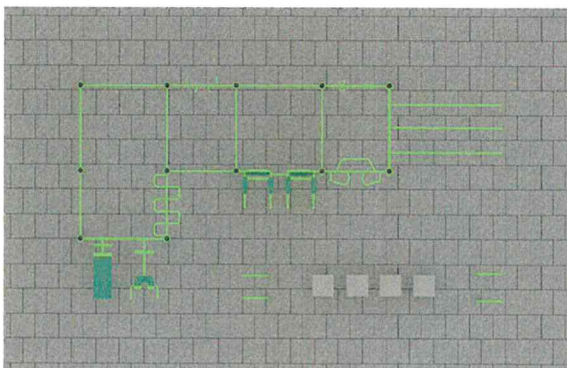

ELEMENTS

- **COMBINED PULL-UP BAR**
- **PUSH UP ELEMENT**
- **BACK AND AB TRAINER**
- **STRAIGHT PULL-UP BAR**
- **MULTIFUNCTIONAL PULL-UP BAR**
- **STEPPER**
- **DOUBLE MULTIFUNCTIONAL TRAINER**
- **THREE-ELEMENT PARALLEL BARS**
- **HORIZONTAL WAVE PULL UP BAR**
- **NARROW PULL-UP BAR**
- **LOW PULL-UP AND DIP BAR**