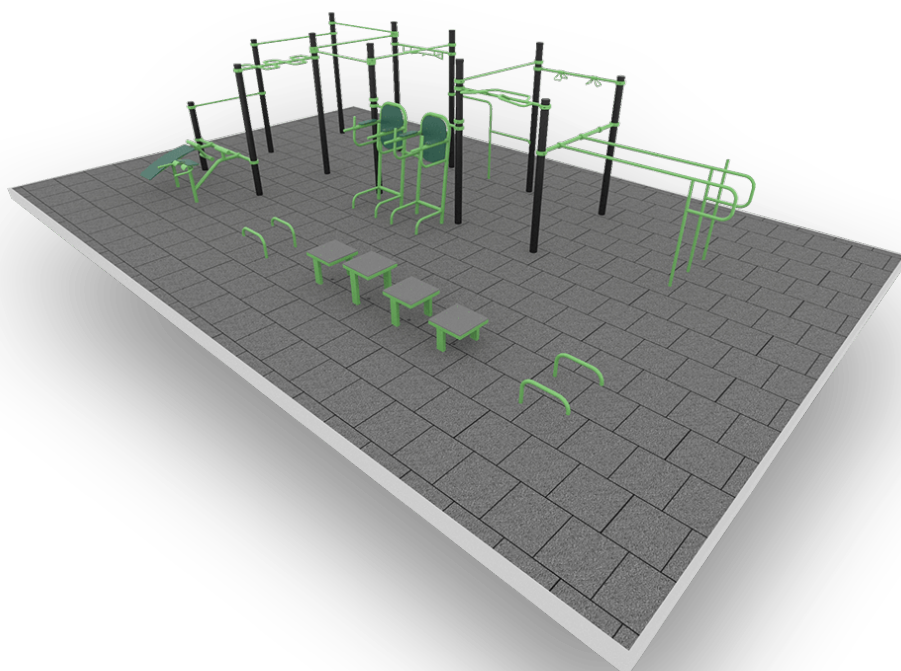

BeStrong donation to Manatee County Parks and Recreation

BeStrong is donating a Large100 fitness park which is one of the most popular from the Large series, and it is suitable for up to 44 people exercising in the park simultaneously. Due to its size it has a wide range of equipment, which guarantees to work all muscle groups thoroughly. The exercises can be diversified with the use of a variety of equipment, like TRX, kettlebells or medicine balls.

Capacity: up to 44 people can exercise simultaneously.

Footprint: 1076 square feet

Why:

We at BeStrong believe that, together, we are stronger. BeStrong is committed to strengthening and building communities by creating safe, accessible and highest quality sport, recreational and professional training areas. We want to promote a healthier lifestyle with innovative products for all ages and abilities in the Manatee County area.

The price of the element of the park is: 35 000 USD