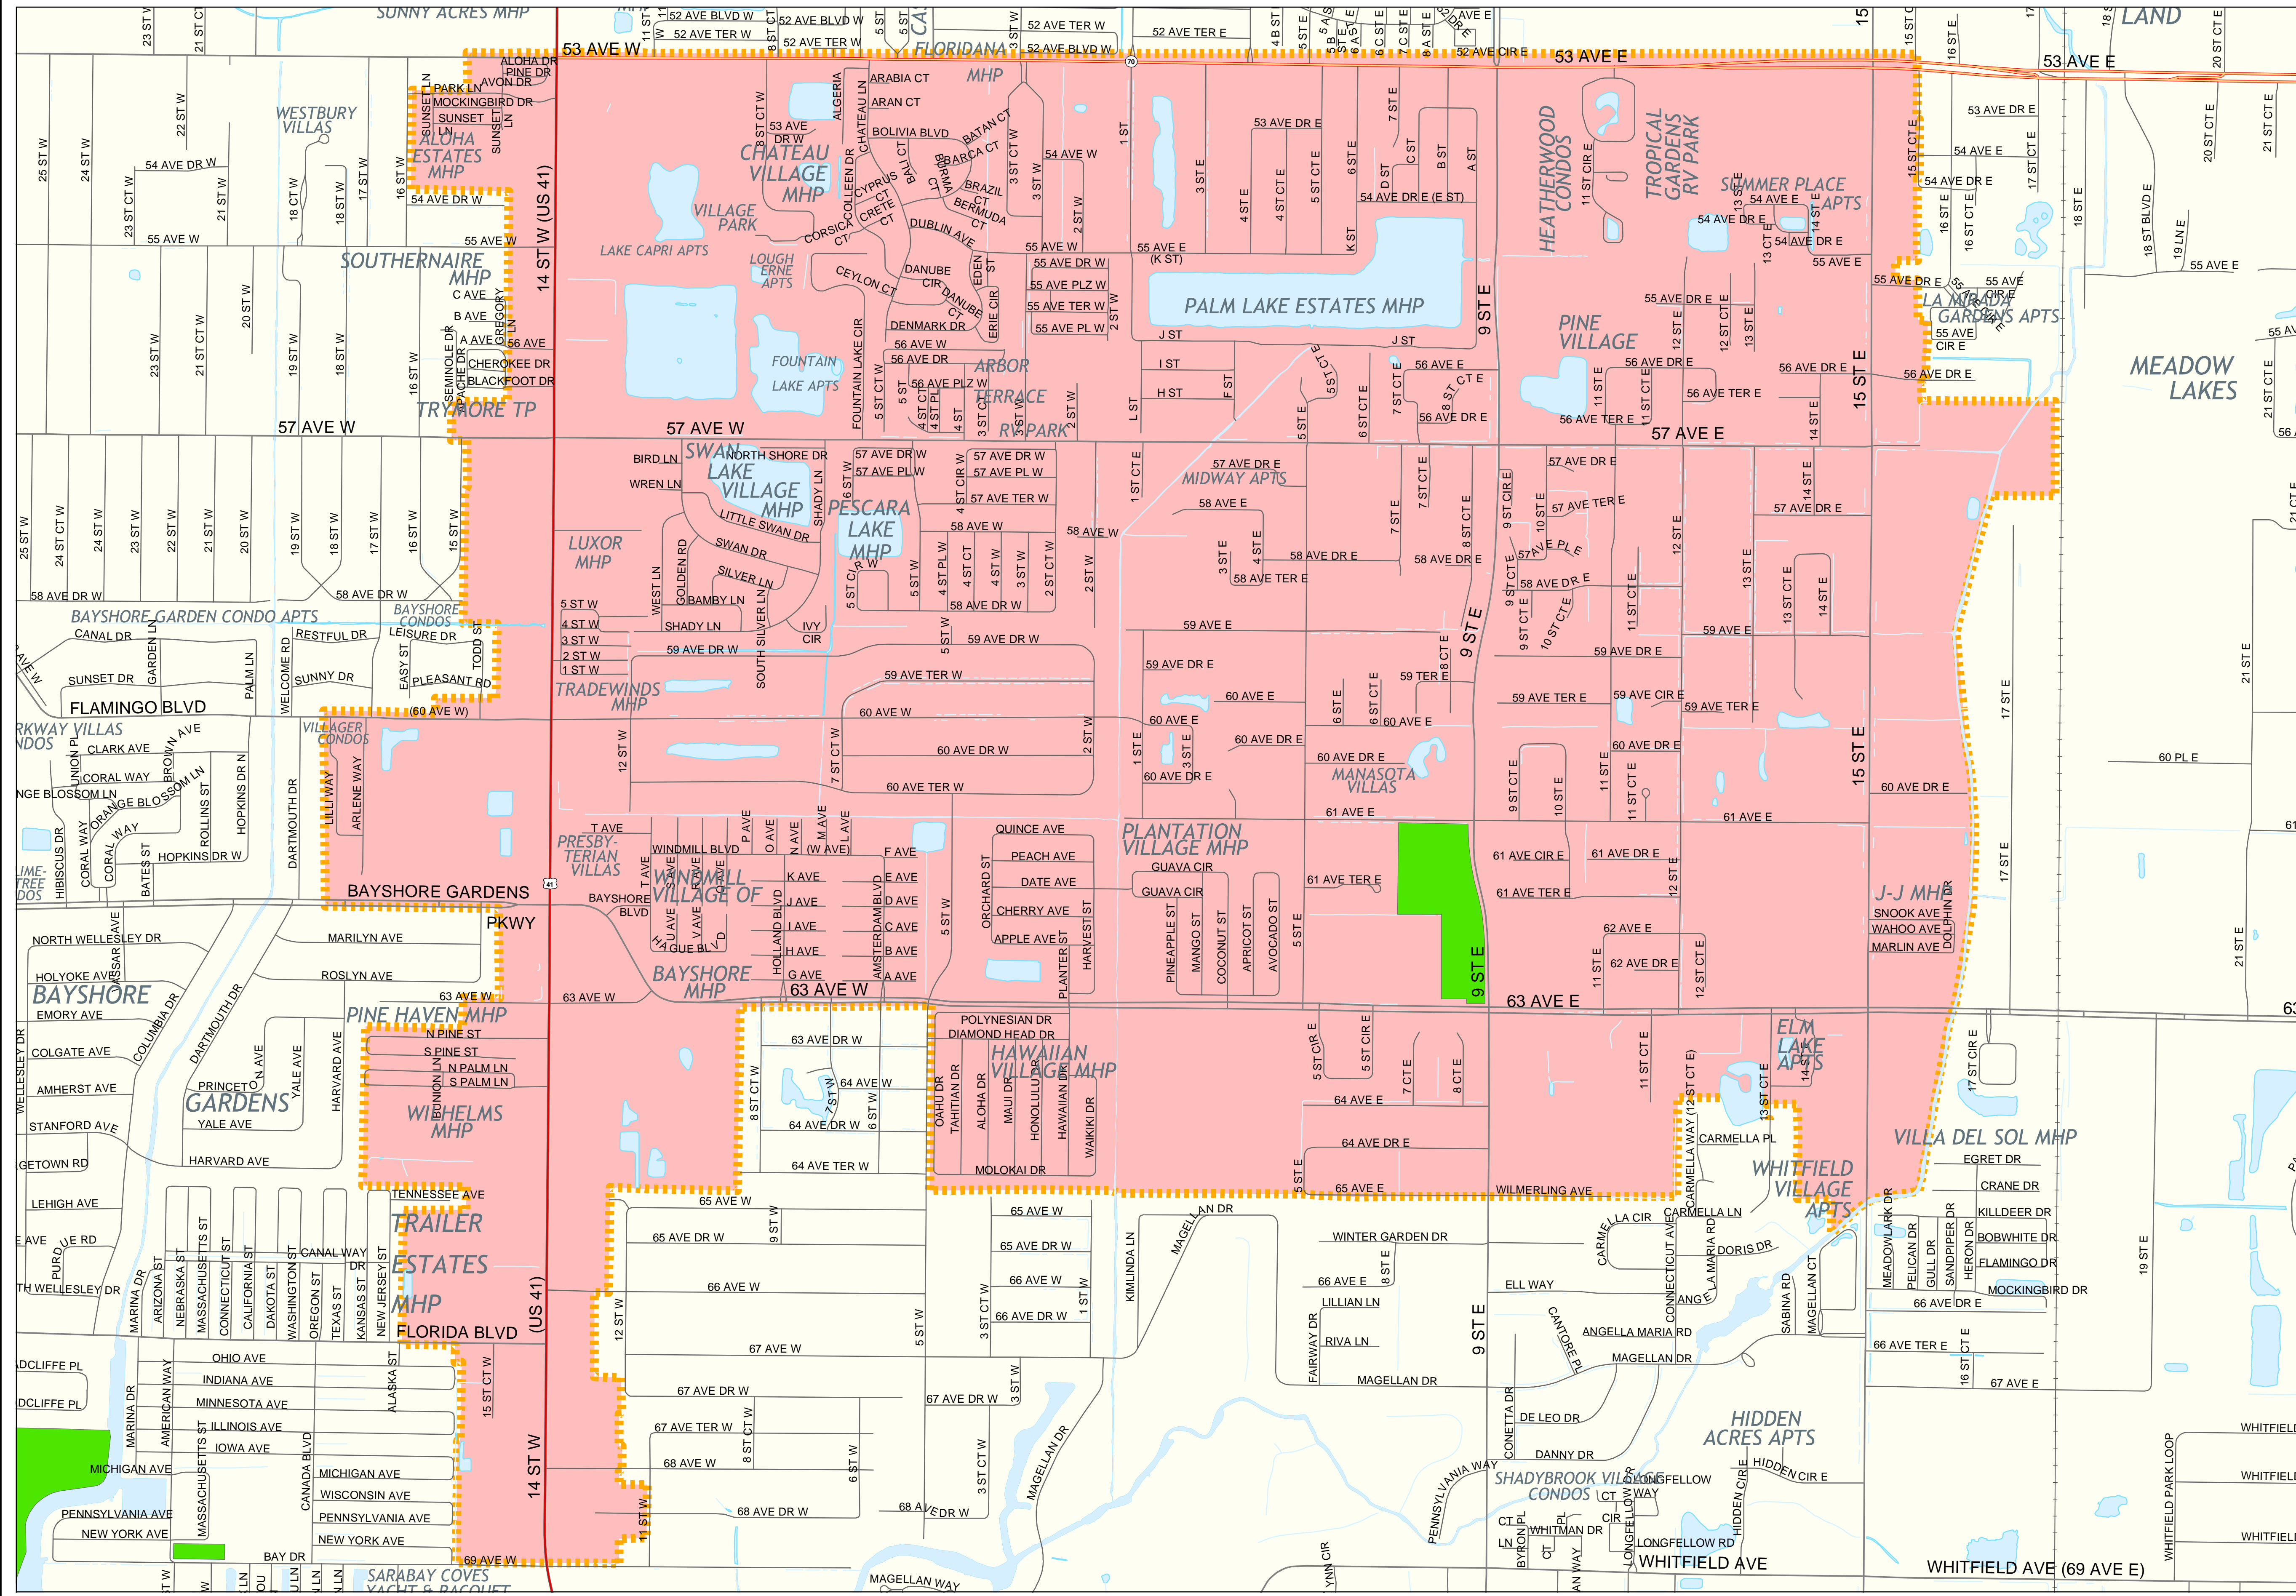

South County Redevelopment Area

-  South County CRA
-  Park

0 330660 1,320
Feet

Projection: State Plane Florida West (U.S. Feet)
 Coordinate System: Transverse Mercator
 Datum: North American 1983
 False Easting: 656166.666667
 False Northing: 0.000000
 Central Meridian: -82.000000
 Scale Factor: 0.999941
 Latitude of Origin: 24.333333

This map was developed by the Manatee County Geographic Information Systems Division. It is provided for general reference and is not warranted in any way. Errors from non-coincidence of features from different sources may exist. The Manatee County BOC shall be held harmless for inappropriate or unintended uses of the information.